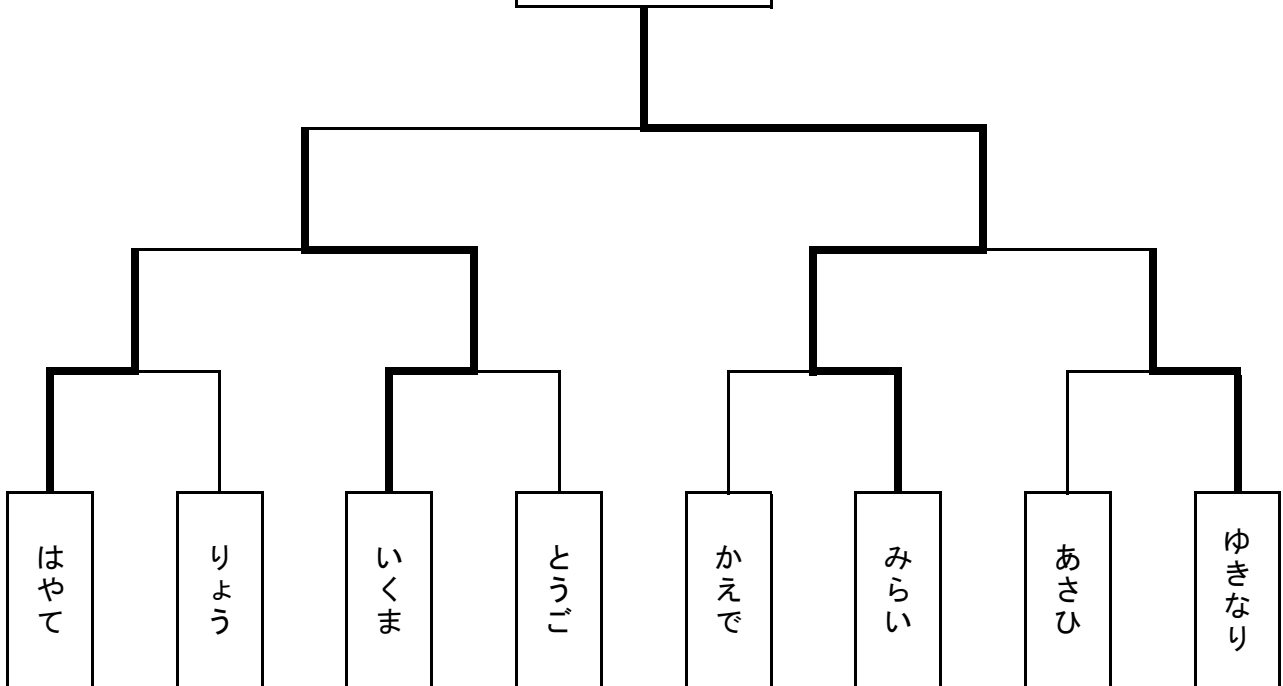

2016 SPICY CUP 秋

2016年10月10日

Official Result

KIDS KNOCK OUT PUMPTRACK STAGE

Distance: Iwatake Dual PumpTrack x 1 LAP

KNOCK OUT STAGE

優勝

みらい

HAKUBA IWATAKE

Timing by HAKUBA Soft